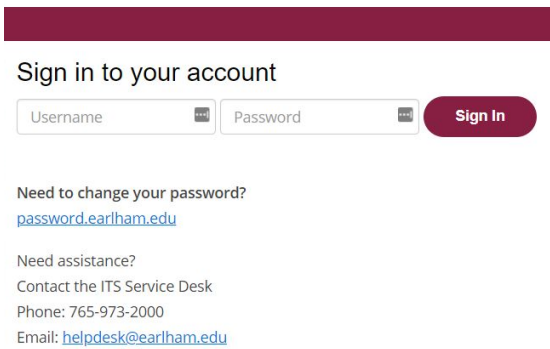

## Logging in Again?

**Step 1:** Click **Login** at the top of the Earlham Off-Campus Study Programs website - [earlham-sa.terradotta.com](http://earlham-sa.terradotta.com)

**Step 2:** Sign-in using your Earlham login credentials.

**Step 3:** Click on the program application you wish to return to.